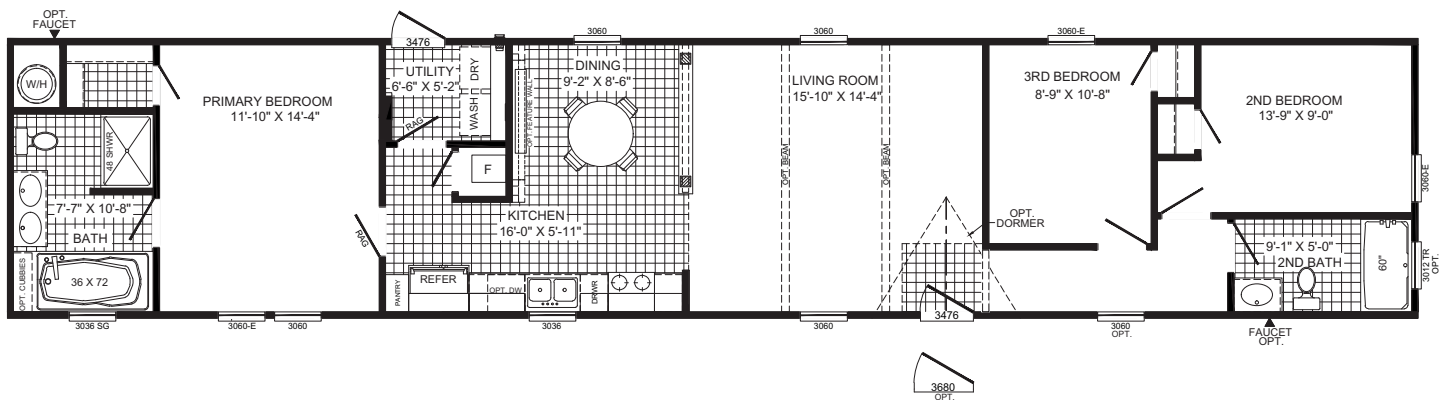

BUCCANEER
HOMES

The Walsh 2001COM

1,140 Sq Ft | 3 Beds | 2 Baths | 16x76

The home series and floor plans indicated will vary by retailer and state. Your local Home Center can quote you on specific prices and terms of purchase for specific homes. Buccaneer Homes invests in continuous product and process improvement. All home series, floor plans, specifications, dimension, features, materials, availability, and starting prices shown on this website are artist's renderings or estimates, and are subject to change without notice. Dimensions are nominal and length and width measurements are from exterior wall to exterior wall.